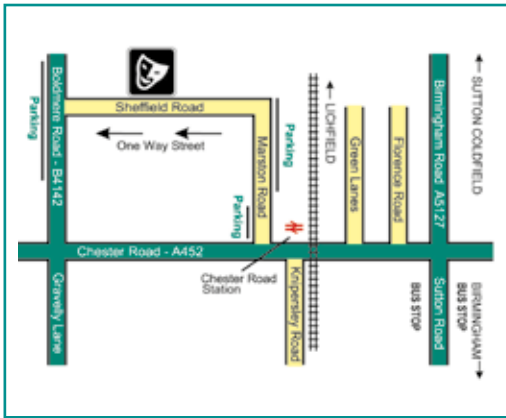

### FIND US

Sheffield Road, Sutton Coldfield, B73 5HD

Highbury Theatre is located close to the Chester Road end of Boldmere Road in Sutton Coldfield.

We are a five minute walk from Chester Road train station on the cross-city line running between Lichfield and Bromsgrove/Redditch.