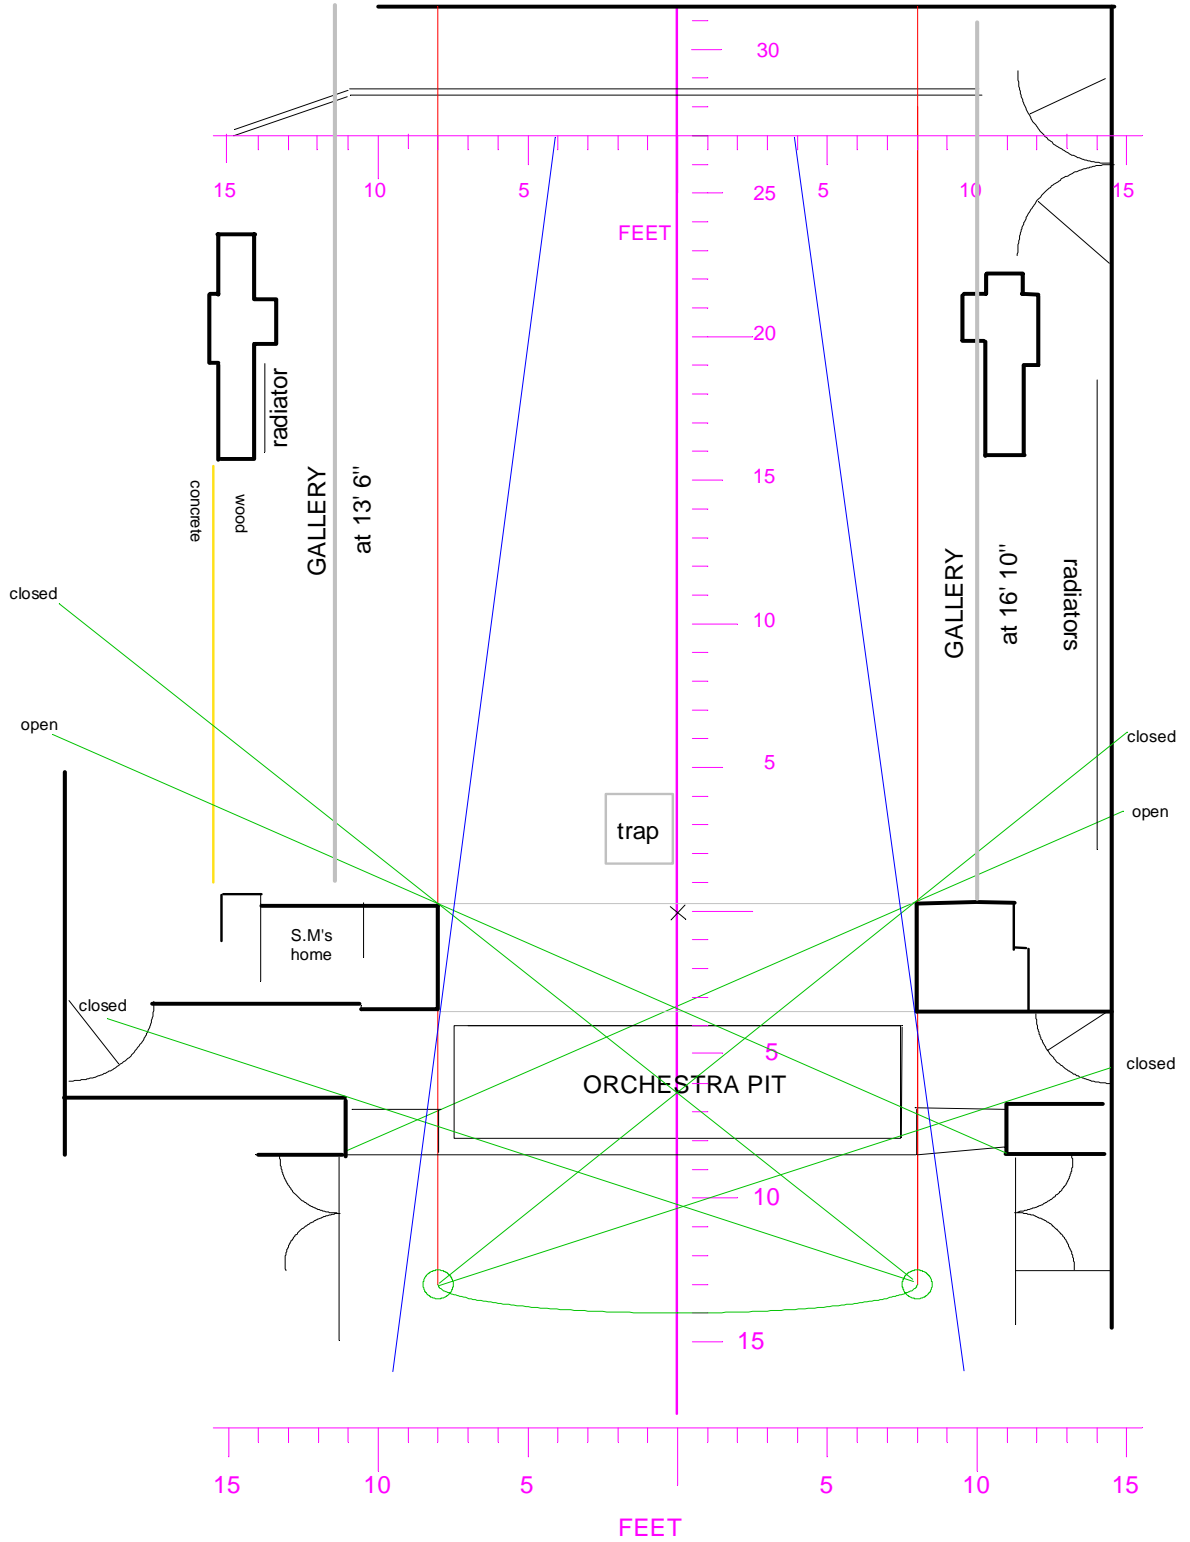

HIGHBURY THEATRE CENTRE

MAIN STAGE